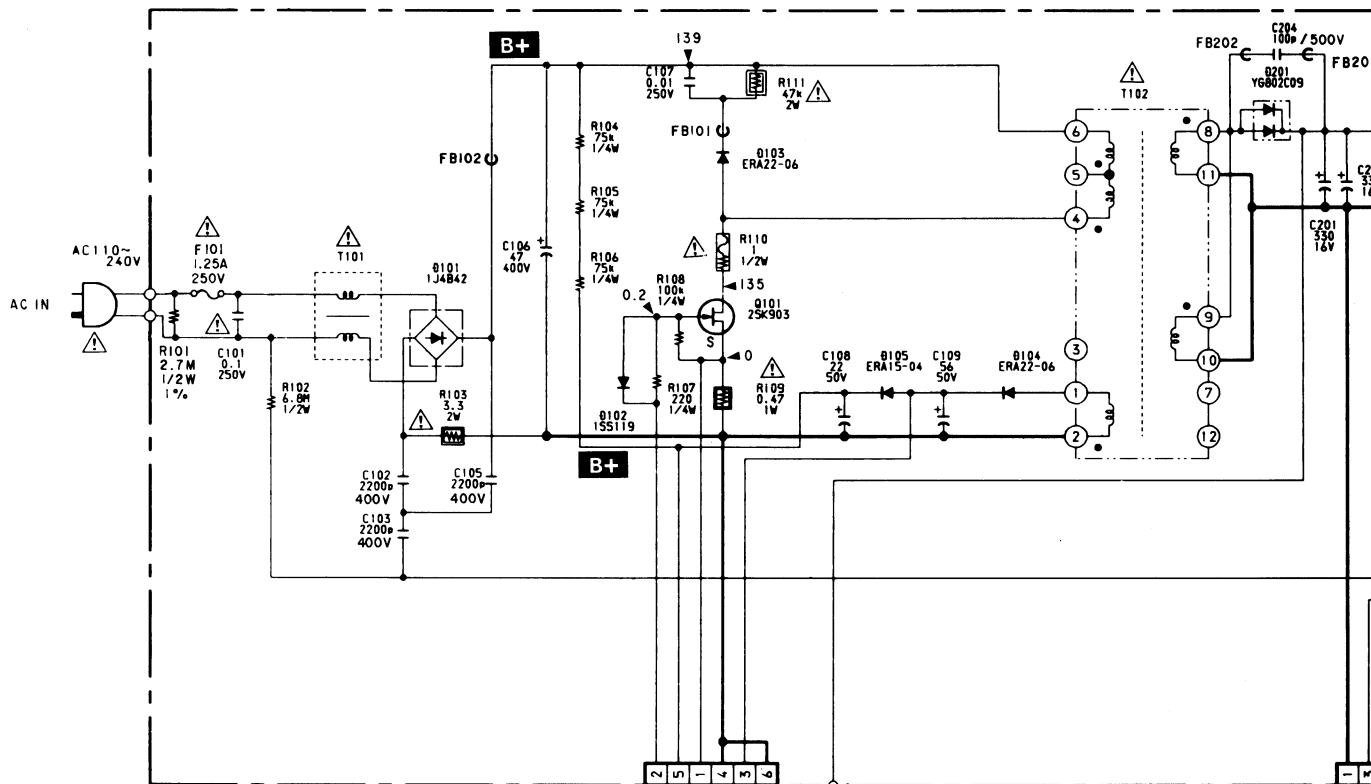

RV301
OUTPUT
VOLTAGE