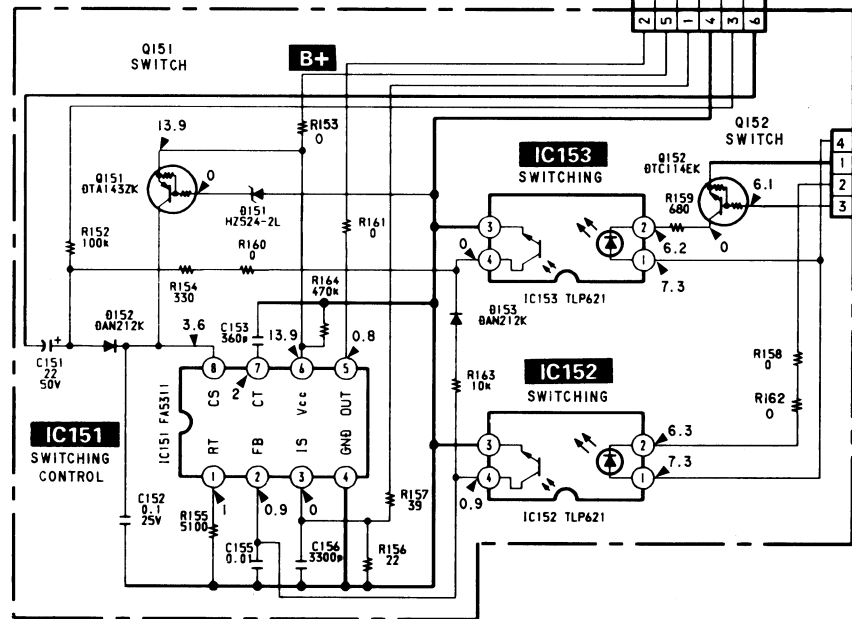

RV301
OUTPUT
VOLTAGE