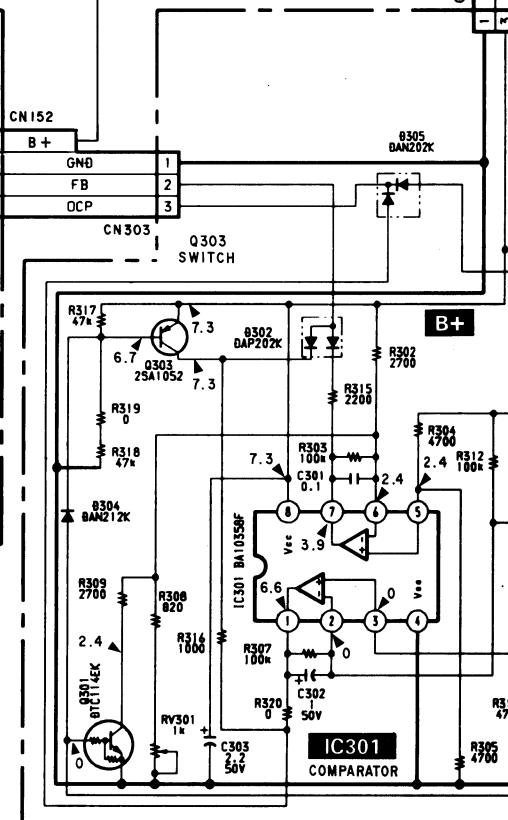

RV301
OUTPUT
VOLTAGE